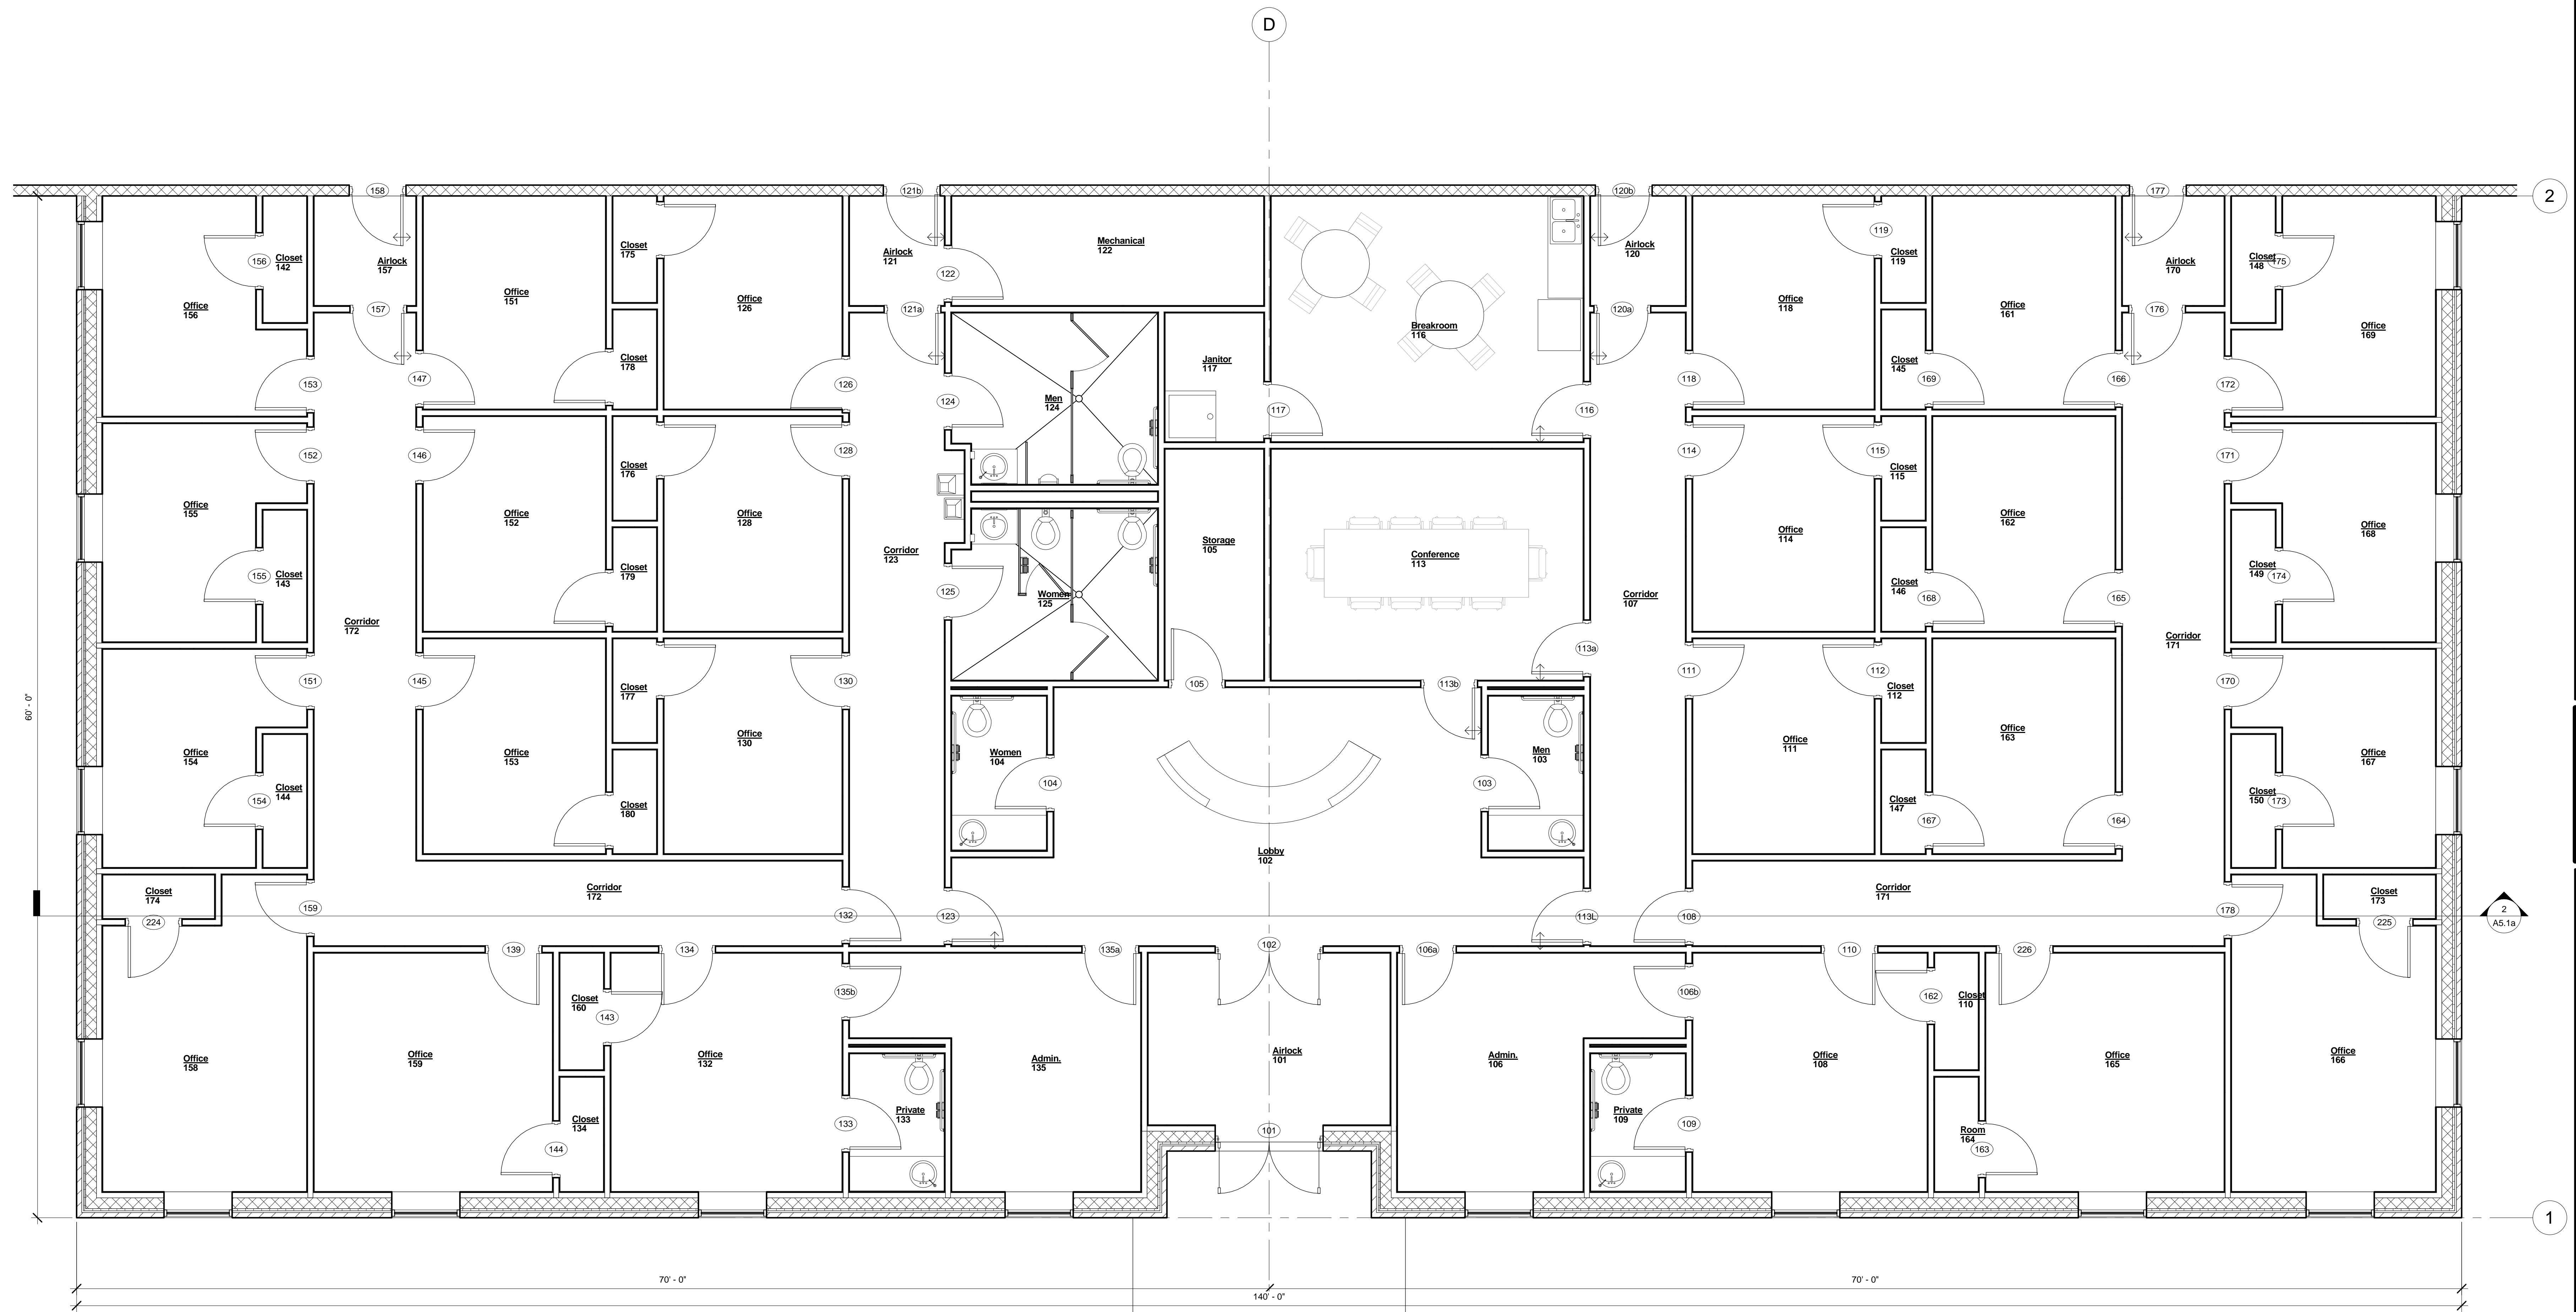

REVISIONS

NO.	DATE	BY	DESCRIPTION

CONSULTANT

TLM ASSOCIATES, INC.
ARCHITECTS + ENGINEERS
www.tlmae.com
117 East Lake Street, Suite 200, Milan, Tennessee
731.988.9940 (phone) - 731.988.9959 (fax)

Office Plan & Schedules - 450,000 S.F. Option
Milan Commercial Complex - Garball Site
Dynamic Building Plan
for
American Ordinance, LLC
Milan, Tennessee

07.05.2016

J-5738

A1.2a

1 Office Plan
1/4" = 1'-0"